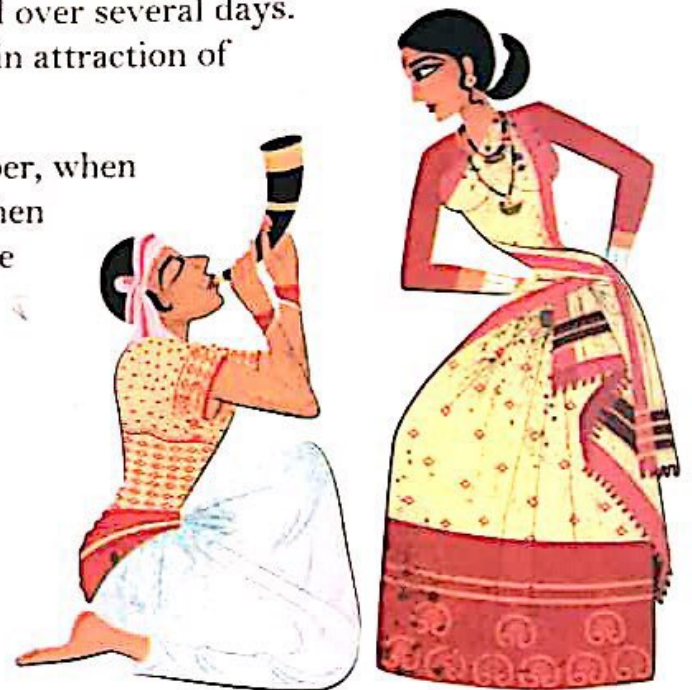

Bihu

1

Read about the festival of Bihu.

Bihu is the most popular festival in Assam and is celebrated to honour the significance of agriculture. The people celebrate three types of Bihu every year—Bohaag Bihu, Kati Bihu and Magh Bihu.

Bohaag Bihu is celebrated in the month of Bohaag (middle of April) and marks the beginning of the seeding time. It is celebrated over several days. Traditional folk songs and dances are the main attraction of this festival.

Kati Bihu is celebrated in the middle of October, when people perform silent prayer by lighting earthen lamps in fields. It is the time when farmers are hoping for a good produce.

The Magh Bihu indicates the end of the harvesting period. It is celebrated in the middle of January. It is a festival of feasting. Women prepare traditional sweets which are shared with friends, neighbours and relatives. People enjoy singing and dancing throughout the night and light bonfires.

Bihu festival is celebrated by everyone in Assam, irrespective of caste or creed. The festival promotes a spirit of love and brotherhood among the people.

A. Choose the correct answer.

1. How many types of Bihu are there ?

- a. two   b. three   c. one   d. four

2. Kati Bihu is celebrated in the middle of which month?

- a. April   b. March   c. October   d. January